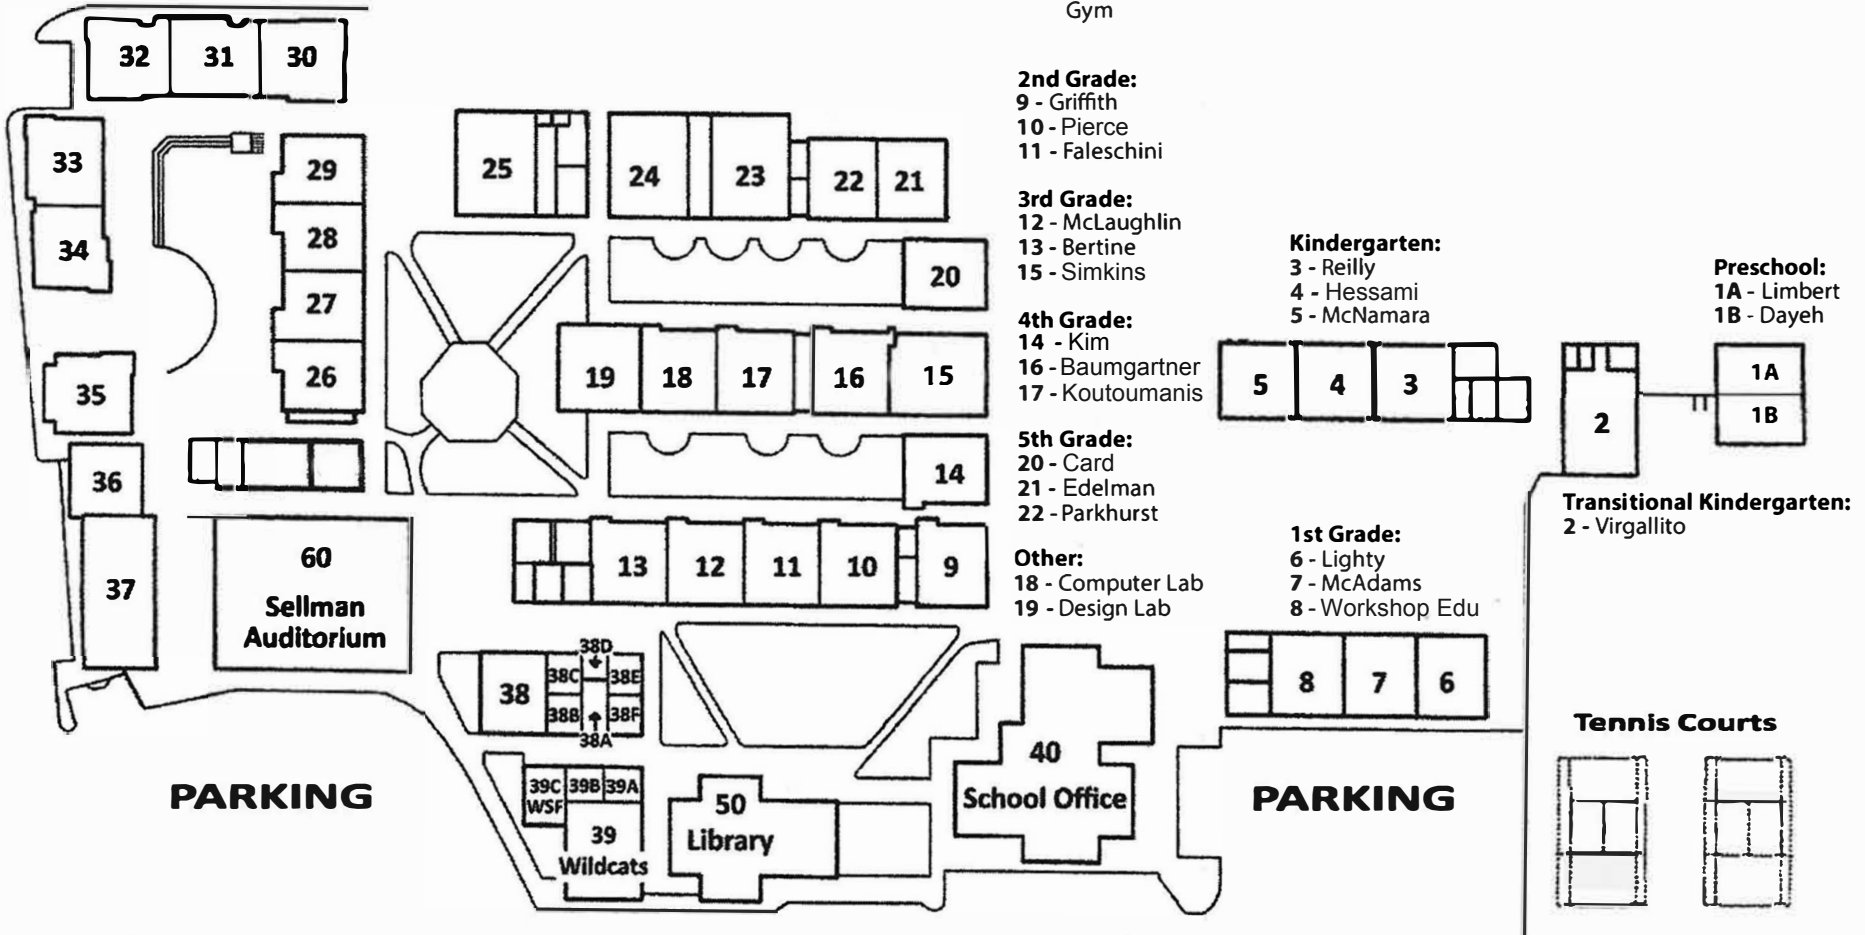

2018 - 2019 Woodside School Map

70
Community Gym

Middle School:

- 23 - Bowdoin
- 24 - Parker
- 25 - Iverson
- 26 - Wickstrom
- 27 - Liu
- 28 - Fair
- 29 - Schneider
- 30 - Borges
- 31 - Mull
- 32 - Valentine
- 33 - G. Waters
- 34 - McManis
- 35 - M.S Copy Rm
- 36 - D'Ambrosio
- 37 - Hoss
- 70 - Haddon & Jones

Support Services

- 38 - Nelson
- 38B - Brunner
- 38E - Drysdale
- 38F - Fritts
- 39 - Wildcats Rm
- 39A - Hansen
- 39B - Mitchell
- 39C - Woodside School Foundation
- 40 - School Office
- 50 - Library
- 60 - Sellman Auditorium
- 70 - Community Gym

Other:

- 18 - Computer Lab
- 19 - Design Lab

Kindergarten:

- 3 - Reilly
- 4 - Hessami
- 5 - McNamara

Preschool:

- 1A - Limbert
- 1B - Dayeh

1st Grade:

- 6 - Lighty
- 7 - McAdams
- 8 - Workshop Edu